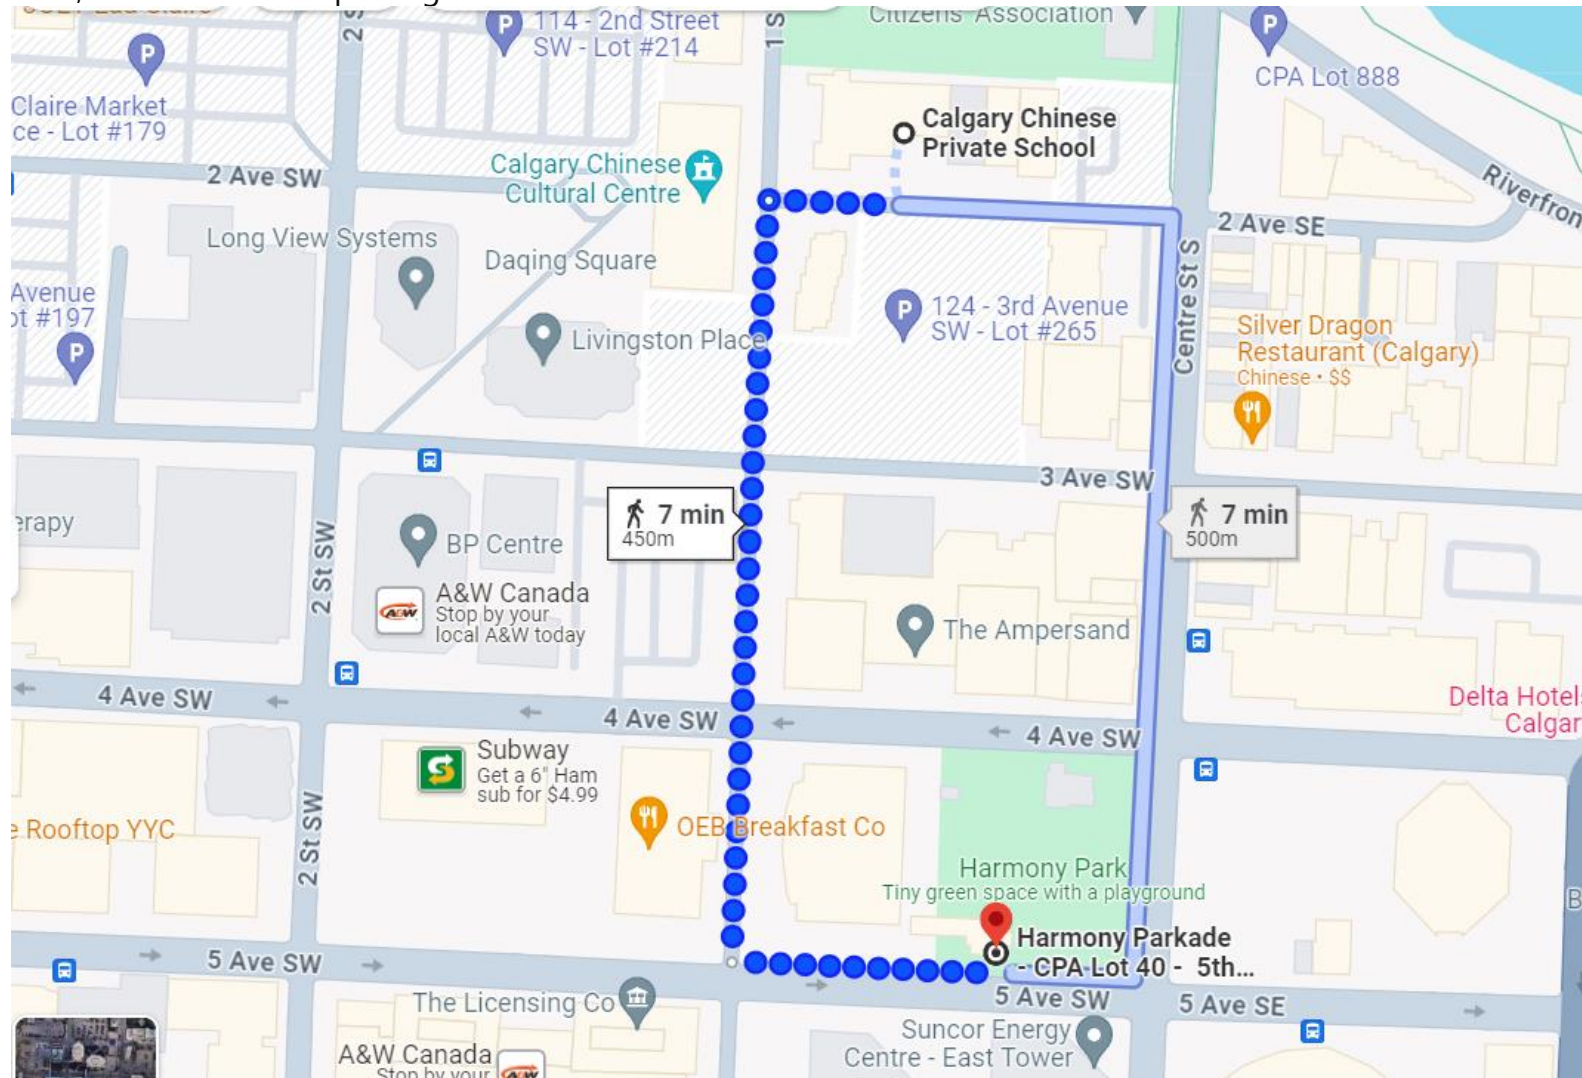

泊車指引:

Parking Instructions:

家長可選擇泊車於 Harmony Parkade。周六或周日每半小時\$0.5，最多可停泊 3 小時。

Parents can choose to park at Harmony Parkade. On Saturdays or Sundays, the parking fee is \$0.50 per half hour, with a maximum parking duration of 3 hours.

<https://www.calgaryparking.com/find-parking/lots/harmony-parkade-lot-40.html>

## Harmony Parkade (Lot 40)

[112 5 Avenue S.W.](#) and [115 4 Avenue S.W.](#)

Rates

Zone #9040

Zone #9240 - Short-stay area (2 hr max)